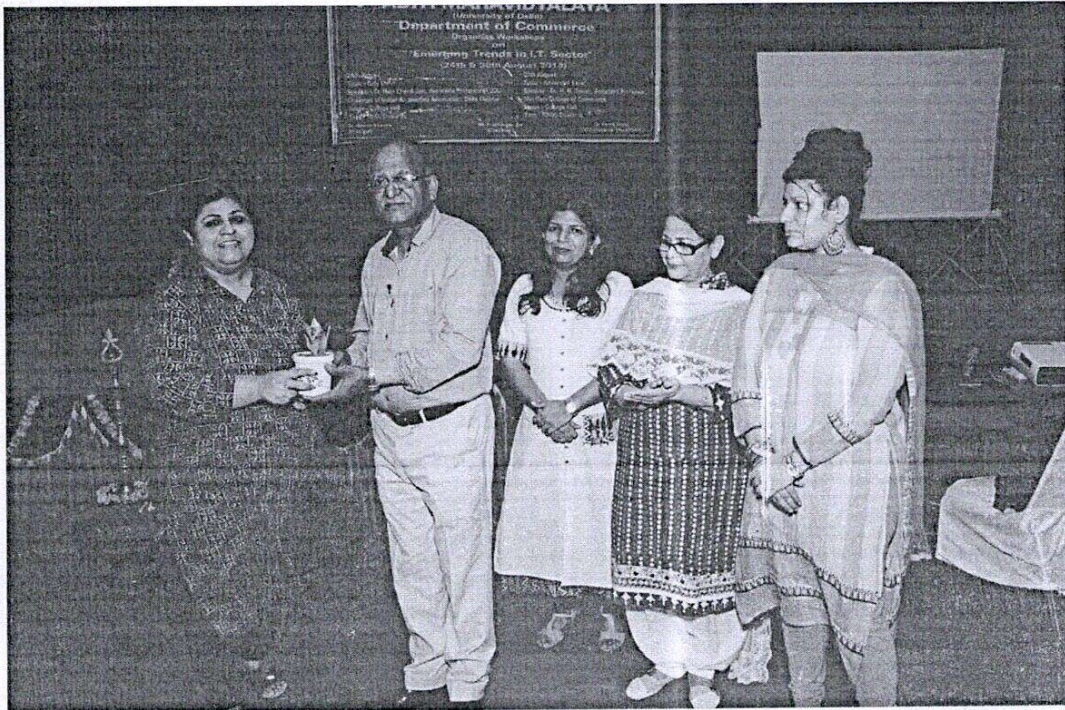

Name of the programme: Workshop on "When Skills Speak"(SPSS )

Date: 03/04/2018

Department: Social Work

Resource person:- Lily Foundation - Mr. Paresh Kumar & Mr. Ayush Patel

Department of social work organized **one day workshop on "When Skills Speak"** on 3<sup>rd</sup> April, 2018 for B.A. (H) social work students of Semester-VI in collaboration with Dev Insights Private Limited and Lily foundation. The resource persons of this workshop were Mr. Paresh Kumar (CEO) and Mr. Ayush Patel (Assistant Manager). Forty seven students and seven faculty members had participated in this workshop. The content of workshop mainly focuses on Word, Excel and Statistical Package of Social Science (SPSS). This workshop contributes to build strong knowledge base and develop appropriate skills and techniques in

To empower students with technical literacy, a hands-on workshop on 'Tally - E.R.P.' was organized on 24th August, 2018 by inviting speaker Dr. Hem Chand Jain, Vice Principal, Deen Dayal Upadhyaya College as keynote speaker.