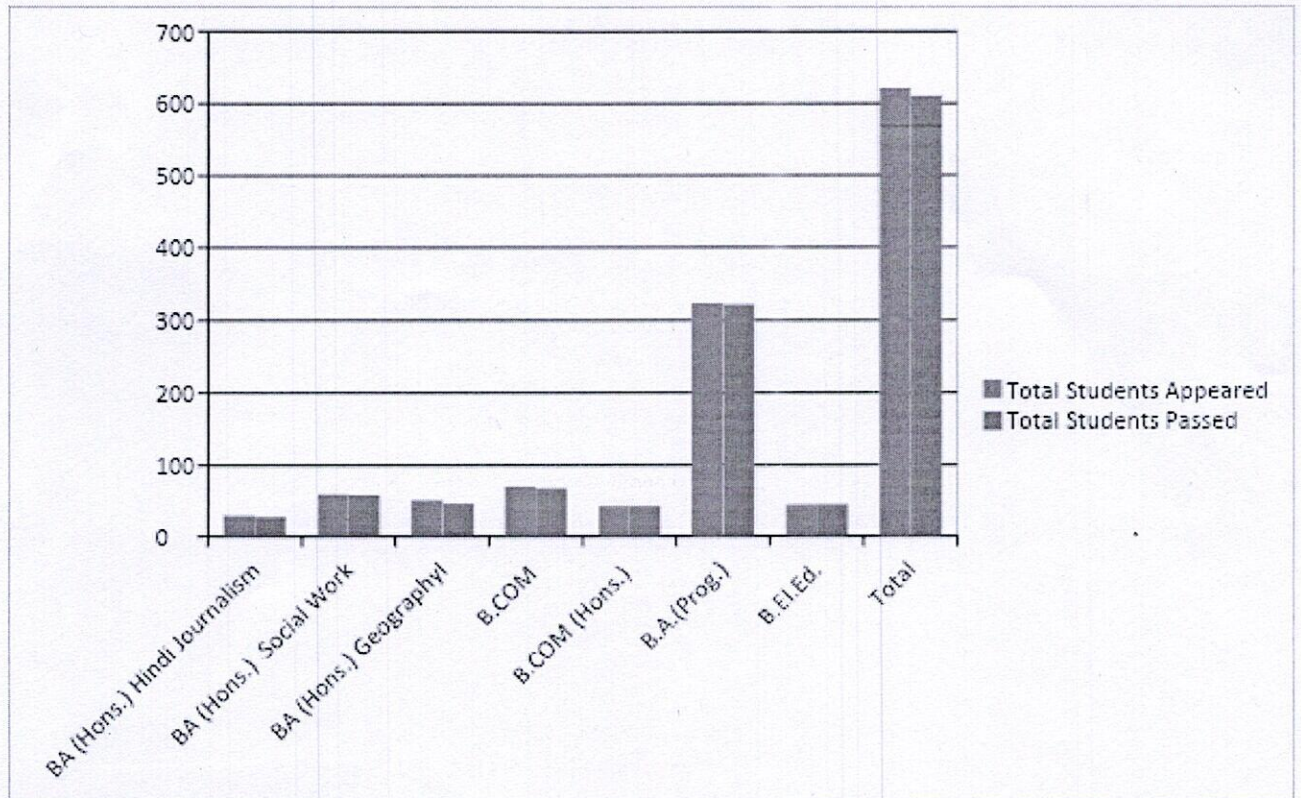

2018-19

S.No	Year	Course Code	Course Name	Total Students Appeared	Total Students Passed	Pass%
1	2018-19	588	BA (Hons.) Hindi Journalism	28	28	100%
2	2018-19	532	BA (Hons.) Social Work	45	45	100%
3	2018-19	513	BA (Hons.) Geography	34	30	88.23%
4	2018-19	503	B.COM	36	36	100%
5	2018-19	504	B.COM (Hons.)	32	32	100%
6	2018-19	501	B.A.(Prog.)	335	305	91.04%
7	2018-19	363	B.El.Ed.	40	40	100%
			Total	550	516	93.81%

Graph 2 - Overall pass percentage of students program wise -2018-19

NAAC
Cordinator
Aditi Mahavidyala
Bawana, Delhi-110039

I.Q.A.C.
Cordinator
Aditi Mahavidyala
Bawana, Delhi-110039

प्रोफेसर ममता शर्मा/Professor Mamta Sharma
प्रोफेसर-प्राचार्य/Professor-Principal
अदिती महाविद्यालय/Aditi Mahavidyalaya
दिल्ली विश्वविद्यालय/University of Delhi
बवाना, दिल्ली-110039/Bawana, Delhi-110039