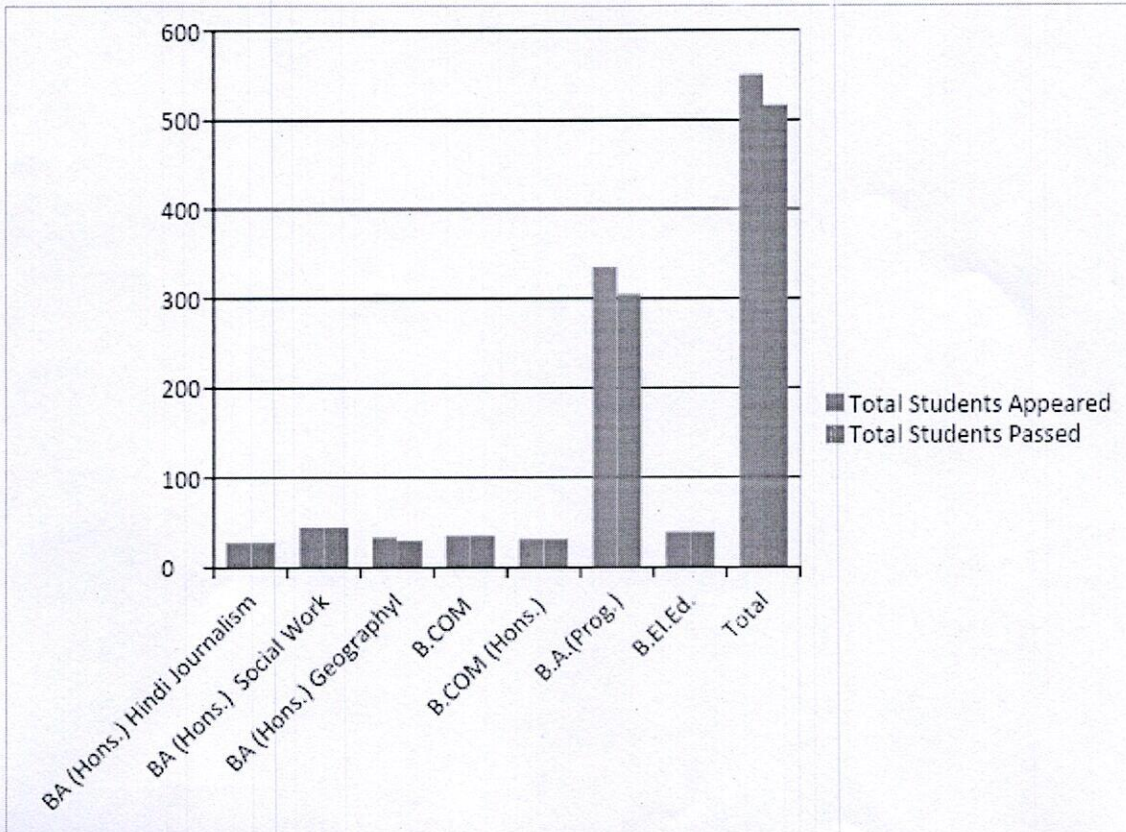

2019-20

S.No	Year	Course Code	Course Name	Total Students Appeared	Total Student s Passed	Pass%
1	2019-20	588	BA (Hons.) Hindi Journalism	42	38	90.47%
2	2019-20	532	BA (Hons.) Social Work	36	34	94.44%
3	2019-20	513	BA (Hons.) Geographyl	26	25	96.15%
4	2019-20	503	B.COM	60	56	93.33%
5	2019-20	504	B.COM (Hons.)	44	42	95.45%
6	2019-20	501	B.A.(Prog.)	410	365	89.02%
7	2019-20	363	B.El.Ed.	32	32	100%
			Total	618	592	95.79%

Graph 3 - Overall pass percentage of students program wise -2019-20

NAAC
Cordinator
Aditi Mahavidyala
Bawana, Delhi-110039

I.Q.A.C.
Cordinator
Aditi Mahavidyala
Bawana, Delhi-110039

प्रोफेसर ममता शर्मा/Professor Mamta Sharma
प्रोफेसर-प्राचार्य /Professor-Principal
अदिति महाविद्यालय/ Aditi Mahavidyalaya
दिल्ली विश्वविद्यालय /University of Delhi
बवाना, दिल्ली-110039/ Bawana, Delhi-110039