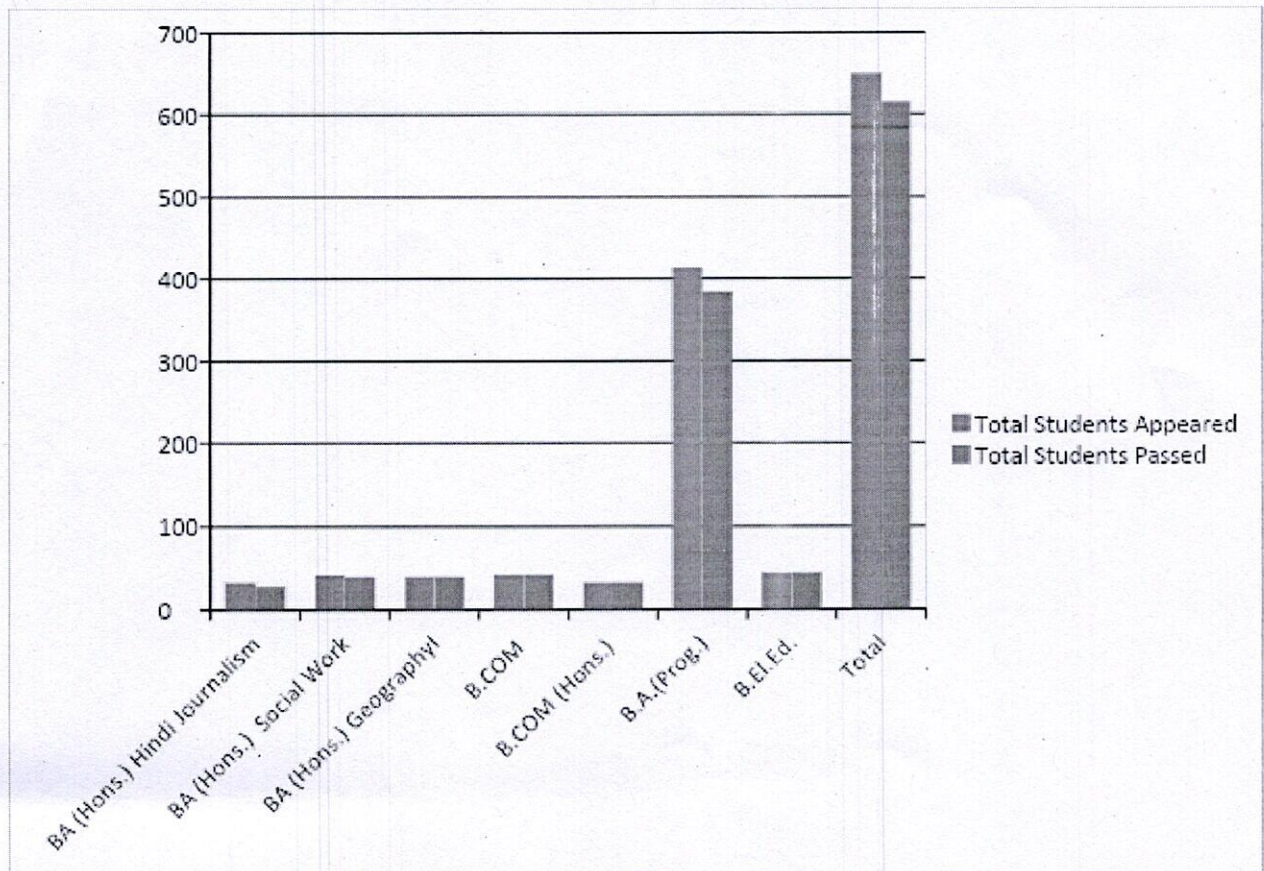

Graph 4 - Overall pass percentage of students program wise -2020-21

2021-22

S.No	Year	Course Code	Course Name	Total Students Appeared	Total Student s Passed	Pass%
1	2021-22	588	BA (Hons.) Hindi Journalism	42	38	90.47%
2	2021-22	532	BA (Hons.) Social Work	33	30	90.91%
3	2021-22	513	BA (Hons.) Geographyl	31	30	96.77%
4	2021-22	503	B.COM	43	42	97.67%
5	2021-22	504	B.COM (Hons.)	29	29	100%
6	2021-22	501	B.A.(Prog.)	421	376	89.31%
7	2021-22	363	B.El.Ed.	45	43	95.55%

NAAC
Cordinator
Aditi Mahavidyala
Bawana, Delhi-110039

I.Q.A.C.
Cordinator
Aditi Mahavidyala
Bawana, Delhi-110039

प्रोफेसर ममता शर्मा/Professor Mamta Sharma
प्रोफेसर-प्रचार्य /Professor-Principal
अदिति महाविद्यालय / Aditi Mahavidyalaya
दिल्ली विश्वविद्यालय /University of Delhi
बवाना, दिल्ली-110039/ Bawana, Delhi-110039