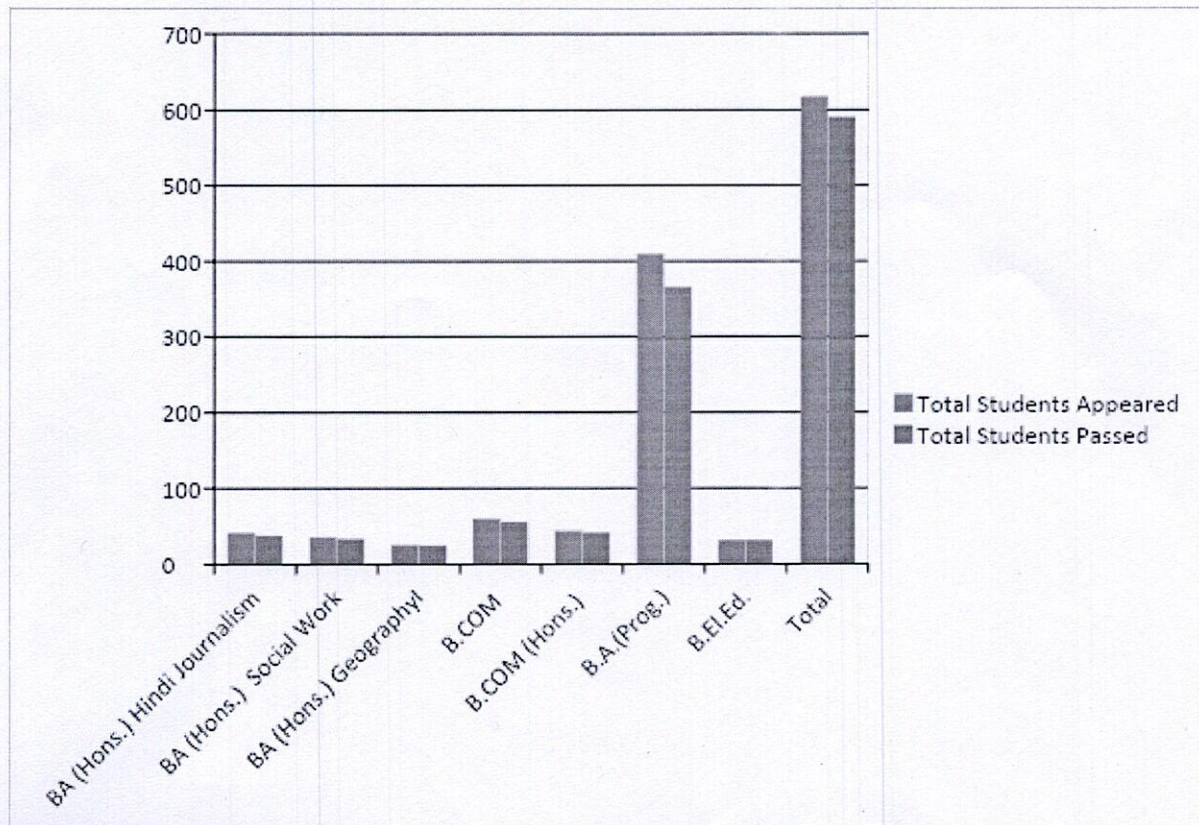

2020-21

S.No	Year	Course Code	Course Name	Total Students Appeared	Total Student s Passed	Pass%
1	2020-21	588	BA (Hons.) Hindi Journalism	33	29	87.87%
2	2020-21	532	BA (Hons.) Social Work	42	40	95.23%
3	2020-21	513	BA (Hons.) Geography	40	40	100%
4	2020-21	503	B.COM	43	43	100%
5	2020-21	504	B.COM (Hons.)	33	33	100%
6	2020-21	501	B.A.(Prog.)	414	385	92.99%
7	2020-21	363	B.El.Ed.	45	45	100%
			Total	650	615	94.61%

NAAC
Cordinator
Aditi Mahavidyala
Bawana, Delhi-110039

I.Q.A.C.
Cordinator
Aditi Mahavidyala
Bawana, Delhi-110039

प्रोफेसर ममता शर्मा/Professor Mamta Sharma
प्रोफेसर-प्राचार्य /Professor-Principal
अदिति महाविद्यालय/ Aditi Mahavidyalaya
दिल्ली विश्वविद्यालय/University of Delhi
बवाना, दिल्ली-110039/Bawana, Delhi-110039